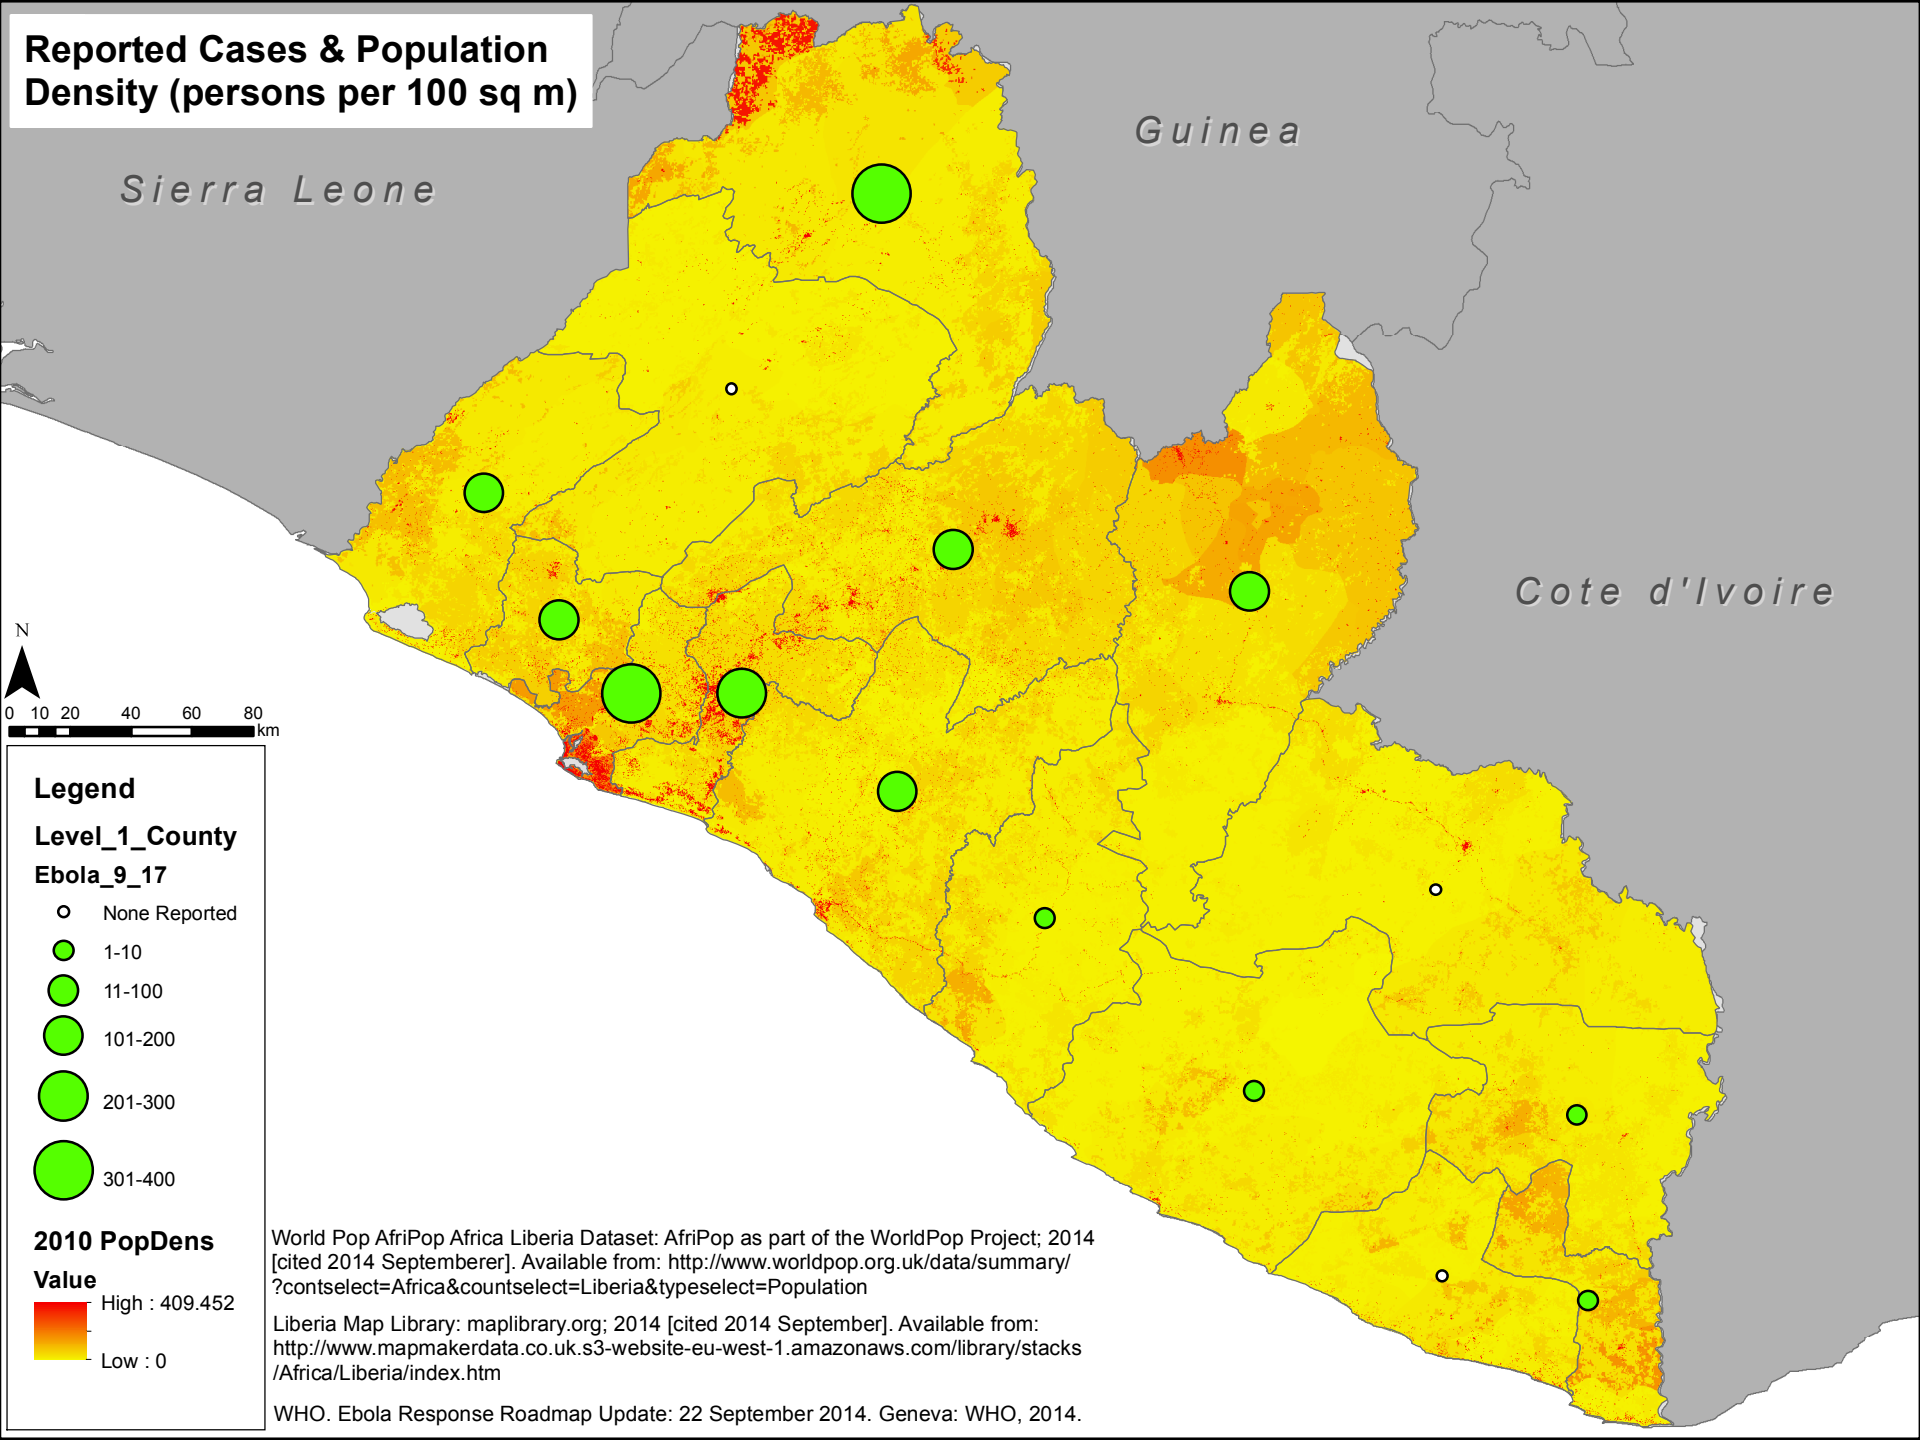

Reported Cases & Population Density (persons per 100 sq m)

Sierra Leone

Guinea

Cote d'Ivoire

Legend

Level_1_County

Ebola_9_17

- None Reported
- 1-10
- 11-100
- 101-200
- 201-300
- 301-400

2010 PopDens

World Pop AfriPop Africa Liberia Dataset: AfriPop as part of the WorldPop Project, 2014 [cited 2014 Septemberer]. Available from: <http://www.worldpop.org.uk/data/summary/?contselect=Africa&countselect=Liberia&typeselect=Population>

Liberia Map Library: maplibrary.org; 2014 [cited 2014 September]. Available from: <http://www.mapmakerdata.co.uk.s3-website-eu-west-1.amazonaws.com/library/stacks/Africa/Liberia/index.htm>

WHO. Ebola Response Roadmap Update: 22 September 2014. Geneva: WHO, 2014.